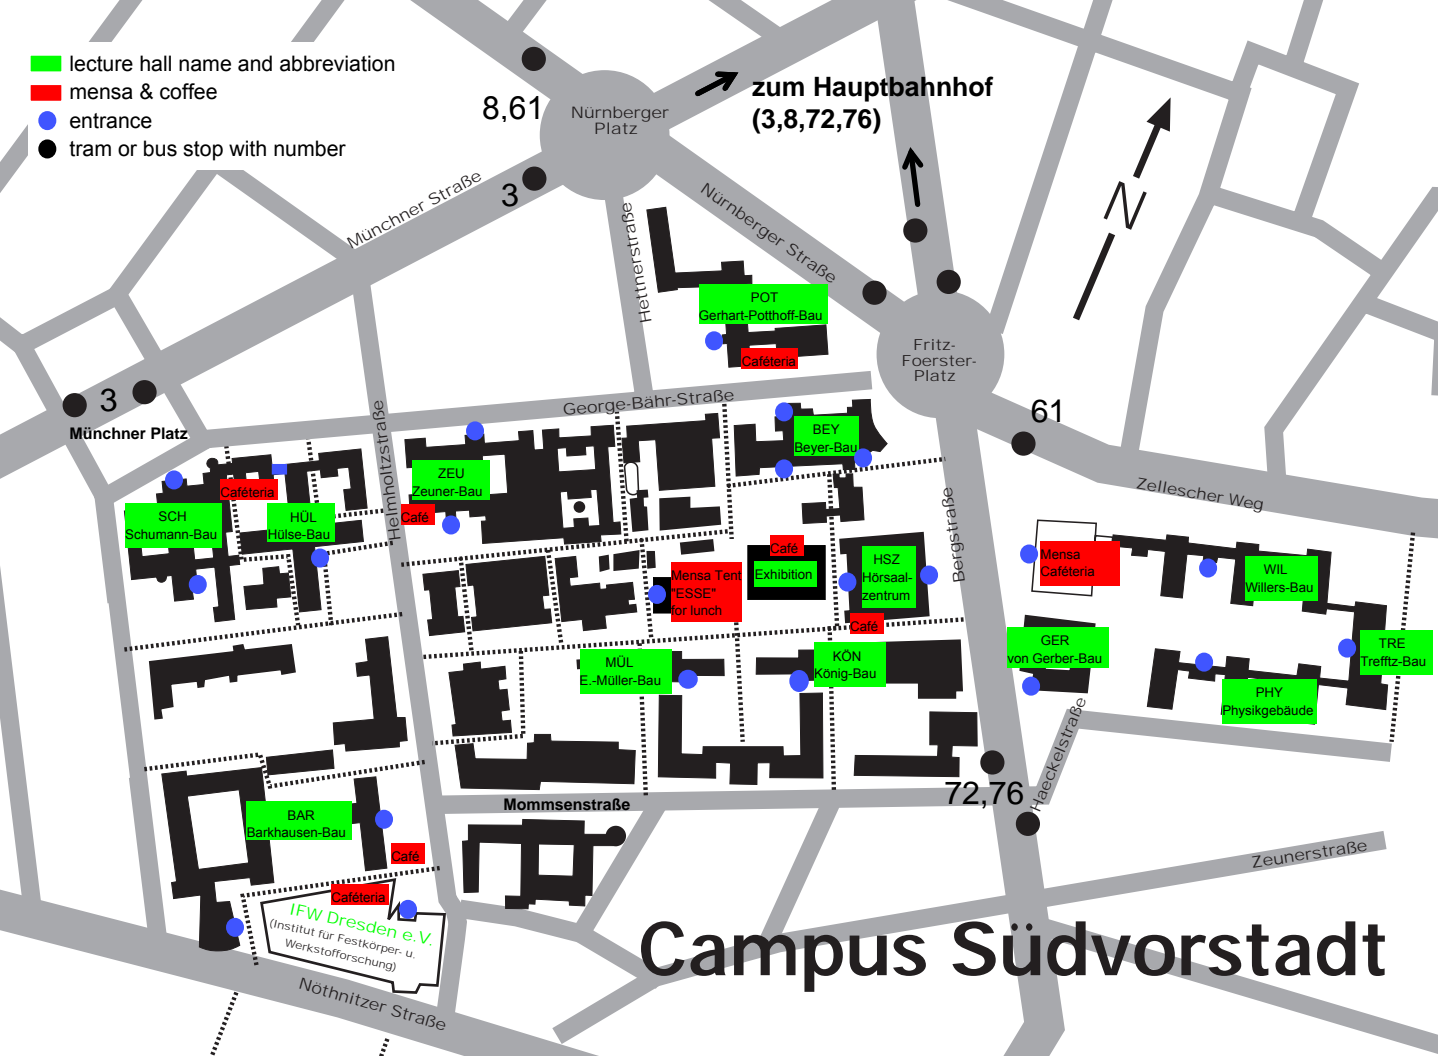

- lecture hall name and abbreviation
- mensa & coffee
- entrance
- tram or bus stop with number

Campus Südvorstadt